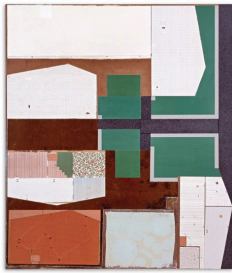

## ICONS OF A MODERN AGE / IMAGES

ALL IMAGES COURTESY BARTHA CONTEMPORARY – LONDON / COPYRIGHT THE ARTIST

**HENRIK EIBEN**

Make It With You 3, 2009

Mixed Media

90 x 57 x 13 cm

35 ½ x 22 ½ x 5 ¼ inch

**CLAY KETTER**

Folded Factory Town, 2006

Masonite, Paper, Oil Paint, Tar Roofing Paper and Plywood, Wood Frame

186 x 160 cm

73 ¼ x 63 inch

**MIKE MEIRÉ**

Grace Will Lead Me Home, 2008

Mixed Media

178 x 82 x 62 cm

70 x 32 ¼ x 24 ½ inch

**BEAT ZODERER**

Echoes in a Box NO. 4/08, 2008

Painted Steel and Wood

188 x 87 x 14 cm

74 x 34 ¼ x 5 ½ inch