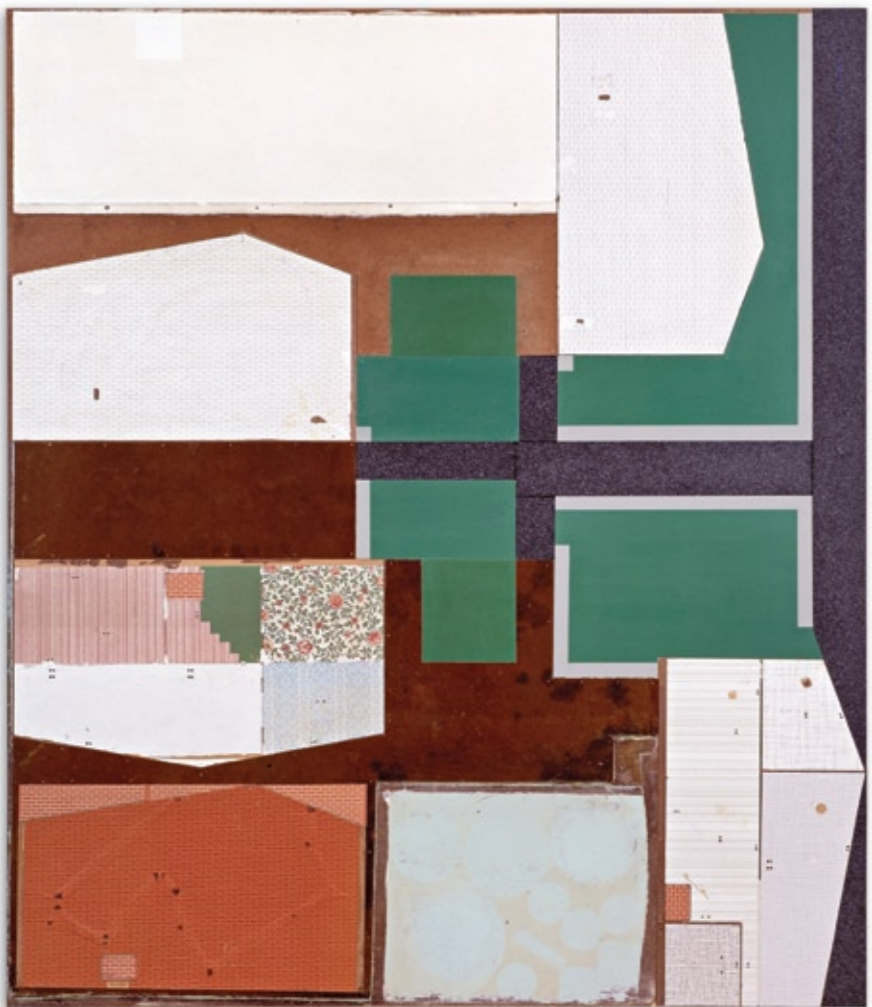

CLAY KETTER FOLDED FACTORY TOWN, 2006 MASONITE, PAPER, OIL PAINT, TAR, ROOFING PAPER AND PLYWOOD, WOOD FRAME 186 X 160 CM

BEAT ZODERER ECHOES IN A BOX NO. 4/09, 2008 PAINTED STEEL AND WOOD 188 X 97 X 14 CM